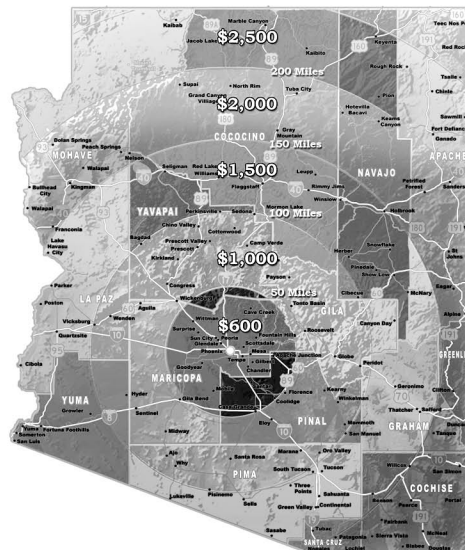

602-254-5080

Providing Unique Solutions for all you Photographic Needs

Aerial Prints

Size	Standard 1st Print	Duplicate Prints 2 - 25
5x7	\$15.00	\$15.00
8X10	\$49.00	\$24.00
8x12	\$49.00	\$24.00
8.5x11	\$49.00	\$24.00
11x14	\$64.00	\$34.00
16x20	\$102.00	\$72.00
20x24	\$139.00	\$98.00
20x30	\$146.00	\$106.00
22x28	\$146.00	\$106.00
24x30	\$174.00	\$128.00
24x36	\$210.00	\$153.00
30x40	\$293.00	\$238.00
40x50	\$349.00	\$302.00
48x60	\$368.00	\$323.00
48x72	\$443.00	\$417.00

Aerial Photography

Helicopter	\$600.00
Fixed Wing	\$600.00
Additional Locations	\$250.00

Flights also include multiple angles
Outside Maricopa County
Additional \$3 Per Mile each way

Architectural Photography